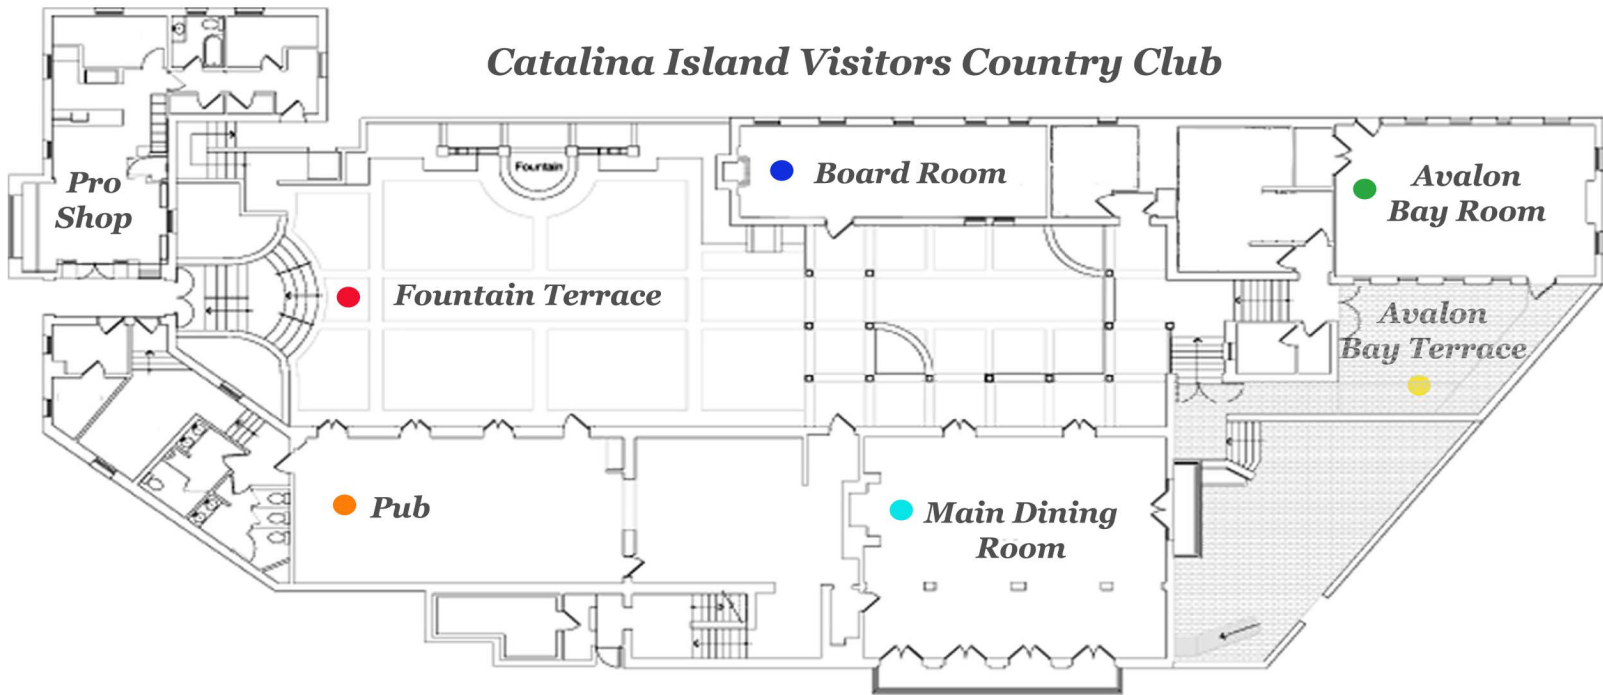

Meeting Venues Spec. Sheet

Catalina Island Visitors Country Club

MEETING ROOM		DIMENSIONS	SQUARE FEET	CLASSROOM	THEATRE	U-SHAPE	HOLLOW SQUARE	CONFERENCE	DINING	MAXIMUM CAPACITY
Avalon Bay Room	●	24' x 36'	800	33	44	30	32	32	53	53
Board Room	●	14' x 41'	575	24	40	-	-	20	30	49
Fountain Terrace	●	36' x 58'	1700	-	-	-	-	-	120	120
Avalon Bay Terrace	●	20' x 20'	520	-	12	-	-	-	24	24
Main Dining Room	●	34' x 40'	1360	-	-	-	-	-	65	65
Pub	●	22' x 44'	980	-	-	-	-	-	25	65